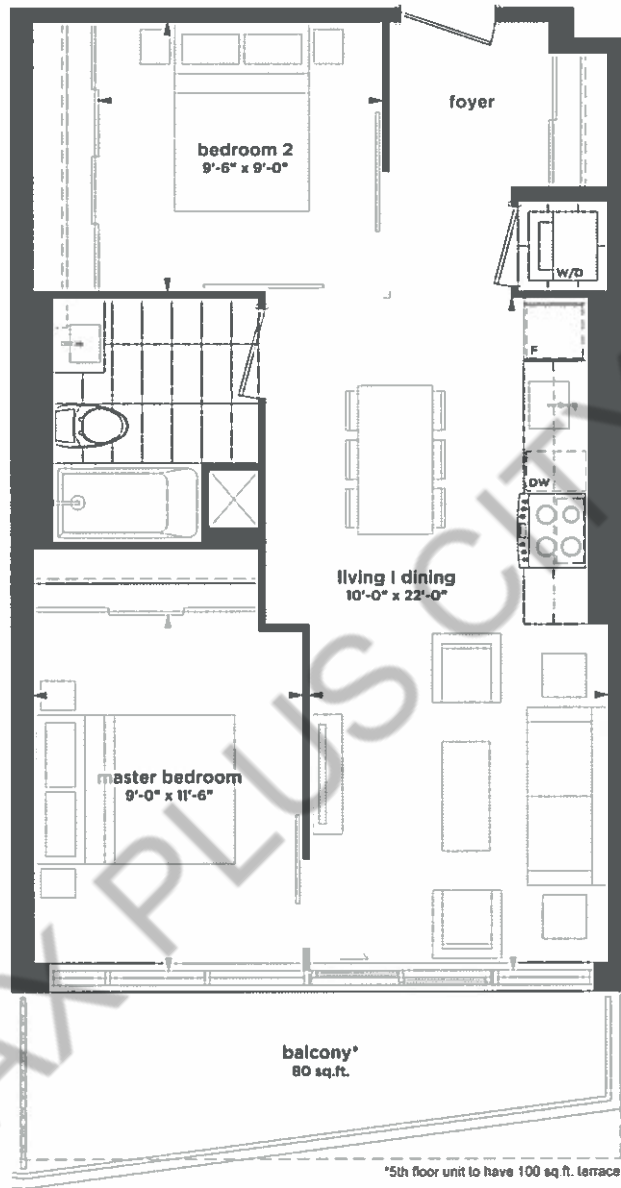

**630 SQ.FT.**

**TWO BEDROOMS**  
**BALCONY 80 SQ.FT.**

501 | 601 | 701 | 801 | 901 | 1001 | 1101 | 1201 | 1301

All sizes and specifications are subject to change without notice. E. & O. E.  
 Note: Actual usable floor space may vary from the stated floor area.

\*2nd floor units to have 150 sq.ft. terrace

All sizes and specifications are subject to change without notice, E. & O. E.  
 Note: Actual usable floor space may vary from the stated floor area.  
 \*Furniture not included.

**660 SQ.FT.**

**TWO BEDROOMS**  
**BALCONY 80 SQ.FT.**

511 | 611 | 711 | 811 | 911 | 1011 | 1111 | 1211 | 1311

All sizes and specifications are subject to change without notice. E. & O. E.  
 Note: Actual usable floor space may vary from the stated floor area.  
 \*Furniture and BBQ not included.  
 \*Terrace condition may require an interior step.