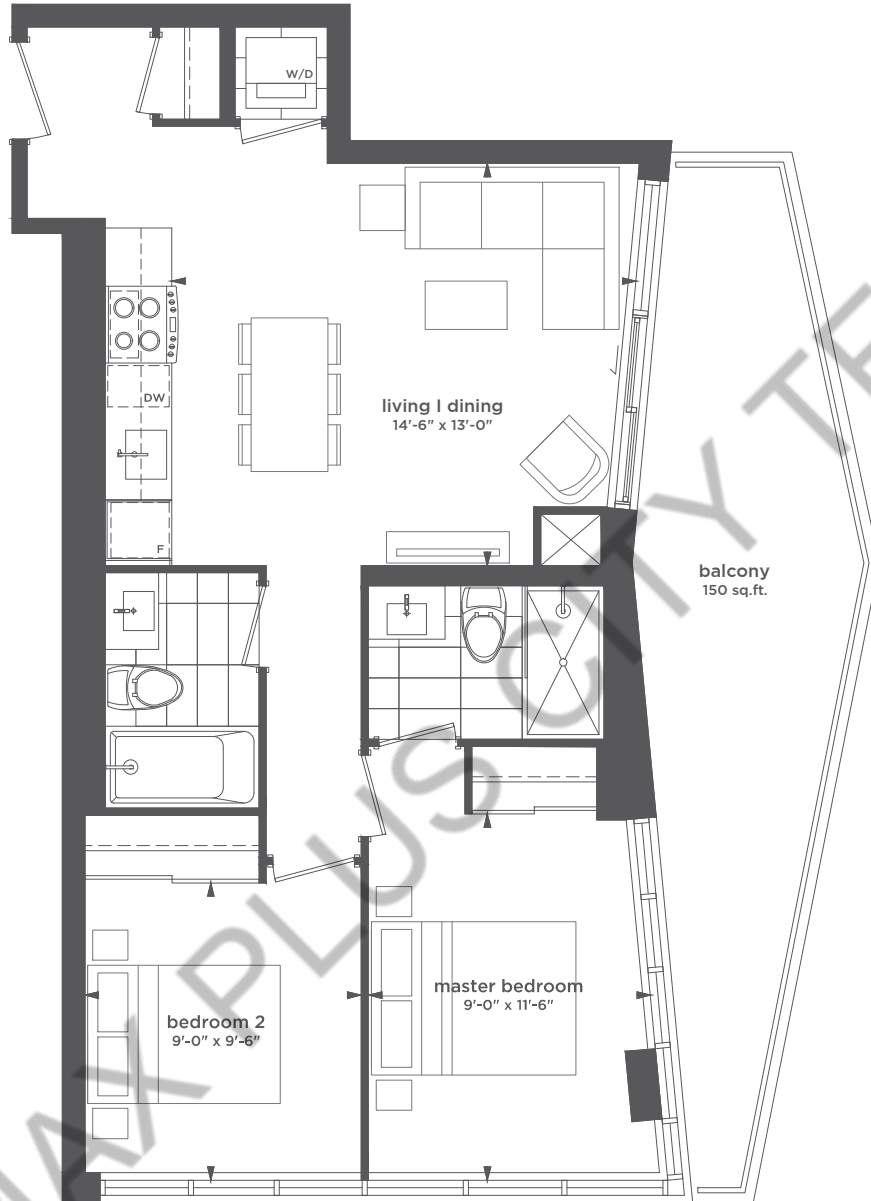

**660 SQ.FT.**

**TWO BEDROOMS**  
**BALCONY 80 SQ.FT.**

511 | 611 | 711 | 811 | 911 | 1011 | 1111 | 1211 | 1311

All sizes and specifications are subject to change without notice. E. & O. E.  
 Note: Actual usable floor space may vary from the stated floor area.  
 \*Furniture and BBQ not included.  
 \*Terrace condition may require an interior step.

\*2nd floor units to have 40 sq.ft. terrace

All sizes and specifications are subject to change without notice. E. & O. E.  
 Note: Actual usable floor space may vary from the stated floor area.  
 \*Furniture not included.