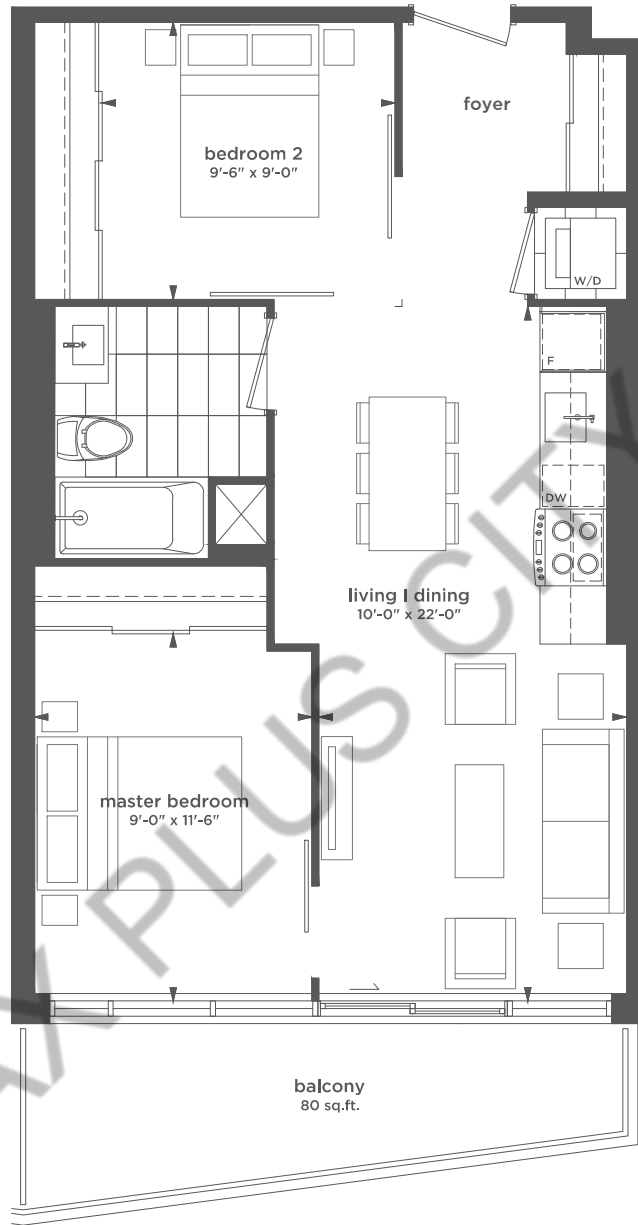

\*2nd floor units to have 150 sq.ft. terrace

All sizes and specifications are subject to change without notice, E. & O. E.  
 Note: Actual usable floor space may vary from the stated floor area.  
 \*Furniture not included.

All sizes and specifications are subject to change without notice. E. & O. E.  
 Note: Actual usable floor space may vary from the stated floor area.  
 \*Furniture and BBQ not included.  
 \*Terrace condition may require an interior step.

**660 SQ.FT.**

**TWO BEDROOMS**  
**BALCONY 80 SQ.FT.**

511 | 611 | 711 | 811 | 911 | 1011 | 1111 | 1211 | 1311

All sizes and specifications are subject to change without notice. E. & O. E.  
 Note: Actual usable floor space may vary from the stated floor area.  
 \*Furniture and BBQ not included.  
 \*Terrace condition may require an interior step.